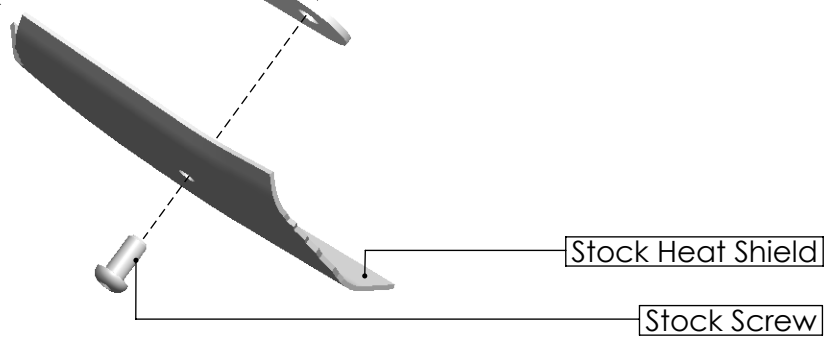

ART. 15203C - SPARE PARTS
YAMAHA MT-10 / FZ-10 / SP
SLIP-ON - LV10 - CARBON

Stock Heat Shield

Stock Screw